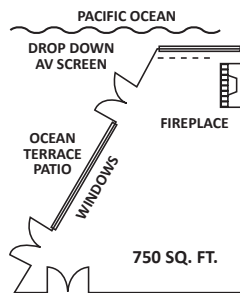

Ocean Terrace

Chart Room

Cypress Room

Boardroom

MEETING ROOM	SQ. FT.	DIMENSIONS	CEILING HT.	CONFERENCE	U-SHAPE	CLASSROOM	THEATER	BANQUET
Ocean Terrace	750	32' x 34'	10'	25	23	35	45	40
Chart Room	522	29' x 18'	10'	20	14	18	35	24
Cypress Room	304	19' x 16'	10'	14	n/a	12	16	16
Boardroom	280	14' x 20'	15'	10	n/a	n/a	n/a	n/a