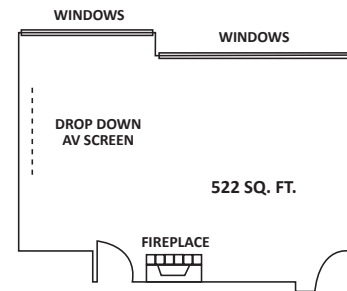

Ocean Terrace

Chart Room

Cypress Room

Boardroom

MEETING ROOM	SQ. FT.	DIMENSIONS	CEILING HT.	CONFERENCE	U-SHAPE	CLASSROOM	THEATER	BANQUET
Ocean Terrace	750	32' x 34'	10'	25	23	35	45	40
Chart Room	522	29' x 18'	10'	20	14	18	35	24
Cypress Room	304	19' x 16'	10'	14	n/a	12	16	16
Boardroom	280	14' x 20'	15'	10	n/a	n/a	n/a	n/a