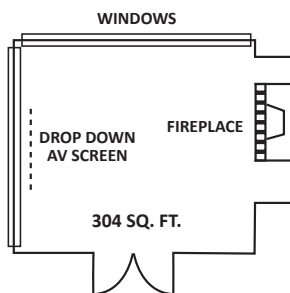

Ocean Terrace

Chart Room

Cypress Room

Boardroom

MEETING ROOM	SQ. FT.	DIMENSIONS	CEILING HT.	CONFERENCE	U-SHAPE	CLASSROOM	THEATER	BANQUET
Ocean Terrace	750	32' x 34'	10'	25	23	35	45	40
Chart Room	522	29' x 18'	10'	20	14	18	35	24
Cypress Room	304	19' x 16'	10'	14	n/a	12	16	16
Boardroom	280	14' x 20'	15'	10	n/a	n/a	n/a	n/a